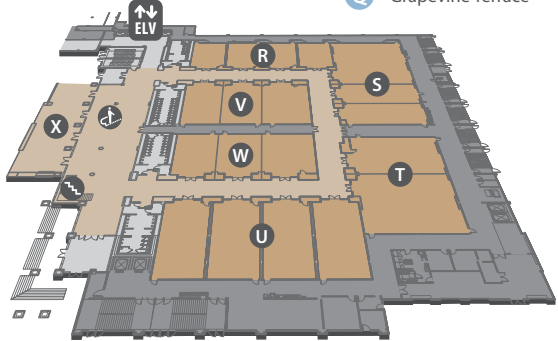

MEETING SPACE MAP

Level 3 (Ballroom Level)

- A** Texas Ballroom
- B** City Hall Breakout Rooms
 - B1** San Antonio
 - B2** Austin
 - B3** Dallas
 - B4** Fort Worth
- C** Grapevine Ballroom

Level 2 (Mezzanine Level)

- D** Sales & Conference Management

Level 1 (Exhibit Level)

- E** Longhorn Exhibit Halls
- FedEx** FedEx Office Business Center

Lone Star Atrium (Hotel)

- F** Mission Plaza (Lower Level)
- G** Del Rio Meeting Rooms (Level 1)
- H** Mustang Meeting Rooms (Level 3)
- I** Bluebonnet & Primrose Boardrooms (Level 4)
- J** Palomino Meeting Rooms (Level 3)
- K** Pecos Meeting Rooms (Level 1)
- L** Appaloosa Meeting Rooms (Level 3)
- M** Yellow Rose Ballroom (Level 1)

Parking Level (Lower Level 1)

- N** Convention Center Circle Drive
- Hertz** Hertz Car Rental

Vineyard Tower

- O** Vineyard Boardroom (Level 1)

VINEYARD TOWER

Level 2 (Ballroom)

- P** Tate Ballroom
- Q** Grapevine Terrace

Level 1 (Breakout Rooms)

- R** Davis
- S** High Plains
- T** Mesilla
- U** San Saba
- V** Texoma
- W** Escondido
- X** Vineyard Terrace

**GAYLORD
TEXAN®**