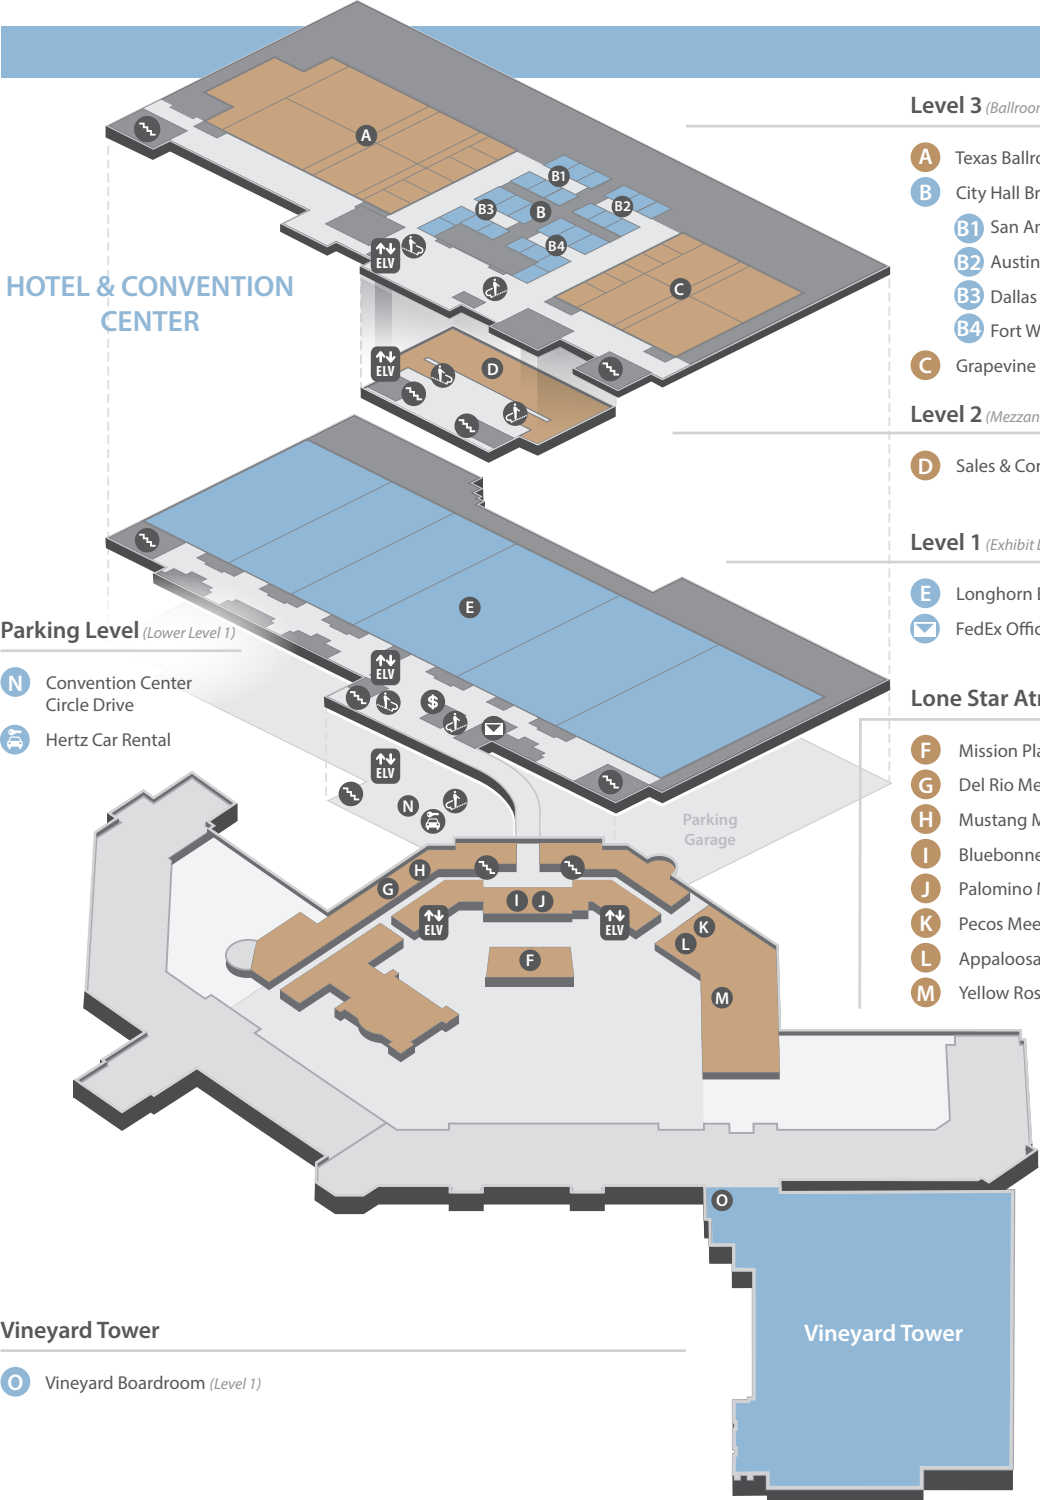

MEETING SPACE

- Mission Plaza *Lower Level*
- Del Rio Meeting Rooms *Level 1*
- Mustang Meeting Rooms *Level 3*
- Palomino Meeting Rooms *Level 3*
- Bluebonnet & Primrose Boardrooms *Level 4*
- Pecos Meeting Rooms *Level 1*
- Appaloosa Meeting Rooms *Level 3*
- Yellow Rose Ballroom *Level 1*
- Vineyard Boardroom *Level 1*
- Vineyard Tower Meeting Rooms *Level 1*
- Tate Ballroom *Level 2*
- Convention Center

COLOR LEGEND

- Lone Star Tower
- Hill Country Atrium
- Riverwalk Atrium
- Vineyard Tower
- Convention Center
- Property Grounds

PARADISE SPRINGS WATERPARK

GLASS CACTUS

GaylordTexan.com | 1501 Gaylord Trail | Grapevine, Texas 76051

MEETING SPACE MAP

Level 3 (Ballroom Level)

- A** Texas Ballroom
- B** City Hall Breakout Rooms
 - B1** San Antonio
 - B2** Austin
 - B3** Dallas
 - B4** Fort Worth
- C** Grapevine Ballroom

Level 2 (Mezzanine Level)

- D** Sales & Conference Management

Level 1 (Exhibit Level)

- E** Longhorn Exhibit Halls
- FedEx** FedEx Office Business Center

Lone Star Atrium (Hotel)

- F** Mission Plaza (Lower Level)
- G** Del Rio Meeting Rooms (Level 1)
- H** Mustang Meeting Rooms (Level 3)
- I** Bluebonnet & Primrose Boardrooms (Level 4)
- J** Palomino Meeting Rooms (Level 3)
- K** Pecos Meeting Rooms (Level 1)
- L** Appaloosa Meeting Rooms (Level 3)
- M** Yellow Rose Ballroom (Level 1)