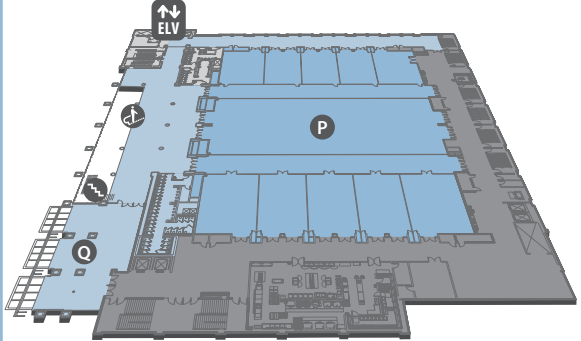

MEETING SPACE MAP

Level 3 (Ballroom Level)

- A** Texas Ballroom
- B** City Hall Breakout Rooms
 - B1** San Antonio
 - B2** Austin
 - B3** Dallas
 - B4** Fort Worth
- C** Grapevine Ballroom

Level 2 (Mezzanine Level)

- D** Sales & Conference Management

Level 1 (Exhibit Level)

- E** Longhorn Exhibit Halls
- FedEx** FedEx Office Business Center

Lone Star Atrium (Hotel)

- F** Mission Plaza (Lower Level)
- G** Del Rio Meeting Rooms (Level 1)
- H** Mustang Meeting Rooms (Level 3)
- I** Bluebonnet & Primrose Boardrooms (Level 4)
- J** Palomino Meeting Rooms (Level 3)
- K** Pecos Meeting Rooms (Level 1)
- L** Appaloosa Meeting Rooms (Level 3)
- M** Yellow Rose Ballroom (Level 1)

Parking Level (Lower Level 1)

- N** Convention Center Circle Drive
- Hertz** Hertz Car Rental

Vineyard Tower

- O** Vineyard Boardroom (Level 1)

VINEYARD TOWER

Level 2 (Ballroom)

- P** Tate Ballroom
- Q** Grapevine Terrace

Level 1 (Breakout Rooms)

- R** Davis
- S** High Plains
- T** Mesilla
- U** San Saba
- V** Texoma
- W** Escondido
- X** Vineyard Terrace

**GAYLORD
TEXAN®**